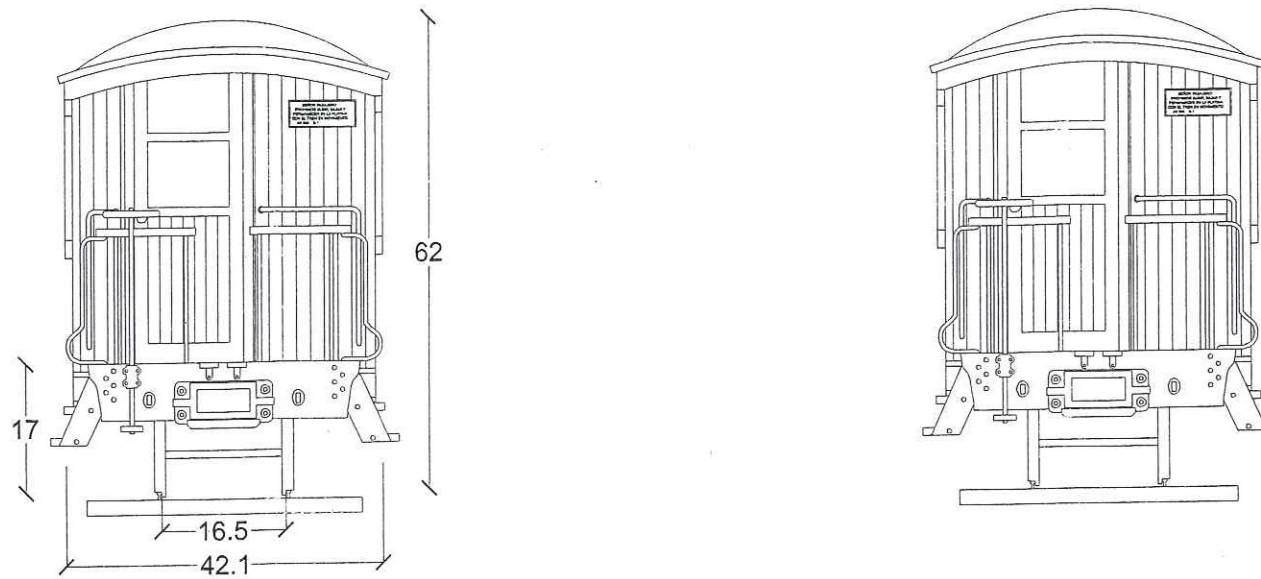

2nd Class Coach - Ferrocarriles Argentinos - Gauge 75 cms - "La Trochita" - On30 Scale - 1/48

Finished model drawings - Front view - Measurements in millimeters

Finished model drawings - Top interior view - Seats distribution