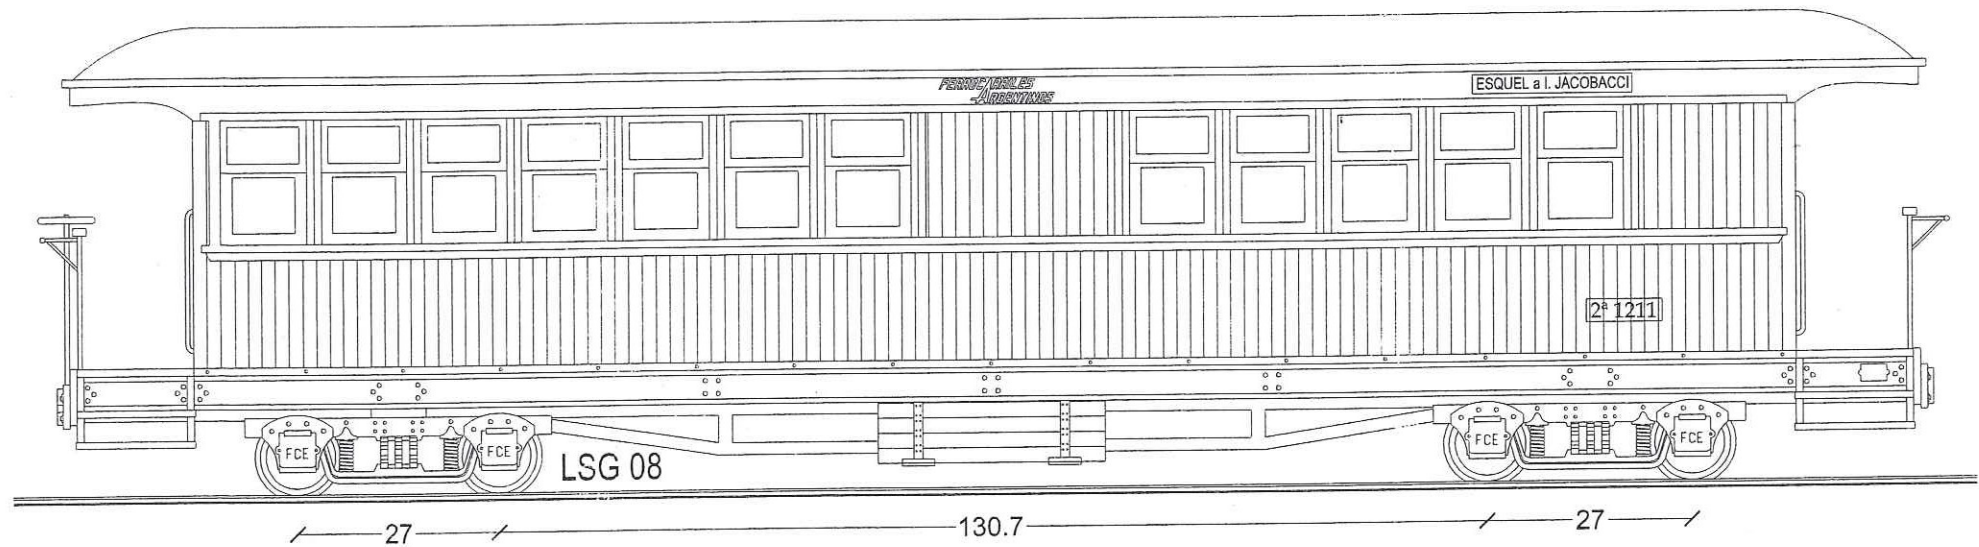

2nd Class Coach - Ferrocarriles Argentinos - Gauge 75 cms - "La Trochita" - On30 Scale - 1/48

Finished model drawings - Side view - Measurements in millimeters

* All drawings by Lucas Sebastián Gargoloff - Jan - May 2008