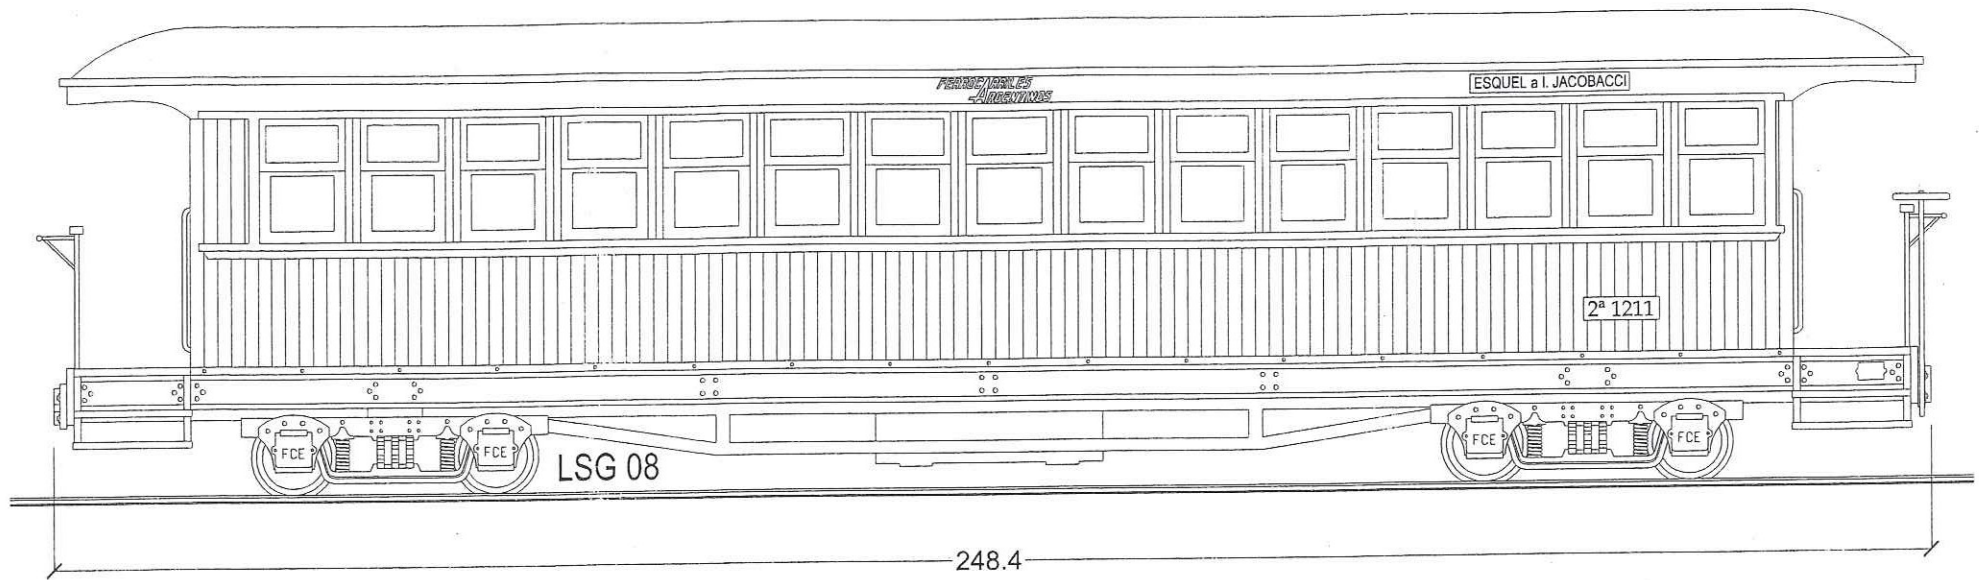

2nd Class Coach - Ferrocarriles Argentinos - Gauge 75 cms - "La Trochita" - On30 Scale - 1/48

Finished model drawings - Side view - Measurements in millimeters

* All drawings by Lucas Sebastián Gargoloff - Jan - May 2008